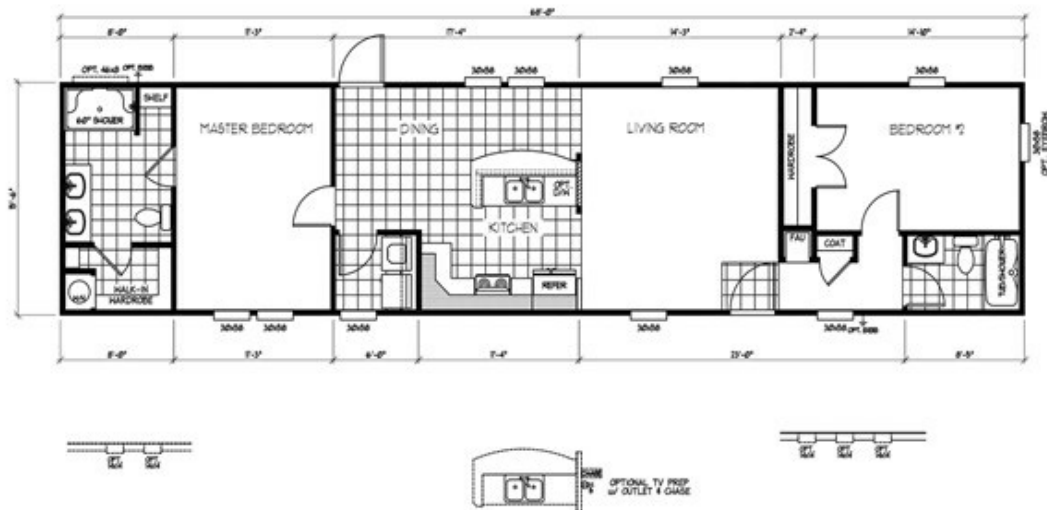

**KS1668A** Model number: 93KSS16683AH18

**2 beds • 2 baths • 1088 sq.ft. • 16' width • 68' depth**

Our home building facilities invest in continuous product and process improvements. Plans, dimensions, features, materials, specifications and availability are subject to change without notice or obligation. Renderings and floor plans are representative likenesses of our homes and may differ from the actual homes. We invite you to tour a Home Center near you and inspect the highest value in quality housing available or call (303) 430-0337 to speak with a Home Consultant. Copyright 2017, CMH. All rights reserved.