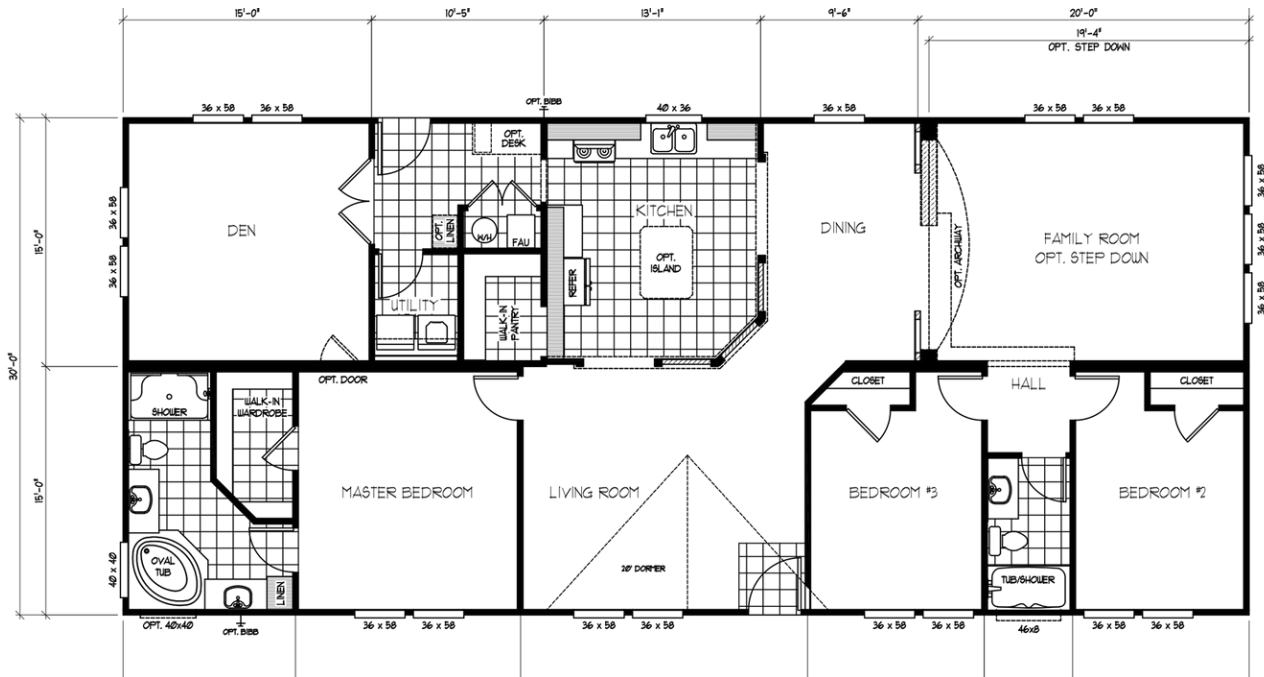

Model Display #2 - TELLURIDE

Model Display #2 - TELLURIDE

Model number: 93KNM30683CH18

3 beds • 2 baths • 2040 sq.ft. • 30' width • 68' depth

Our home building facilities invest in continuous product and process improvements. Plans, dimensions, features, materials, specifications and availability are subject to change without notice or obligation. Renderings and floor plans are representative likenesses of our homes and may differ from the actual homes. We invite you to tour a Home Center near you and inspect the highest value in quality housing available or call (303) 430-0337 to speak with a Home Consultant. Copyright 2017, CMH. All rights reserved.

Model Display #2 - TELLURIDE

Model number: 93KNM30683CH18

3 beds • 2 baths • 2040 sq.ft. • 30' width • 68' depth

Our home building facilities invest in continuous product and process improvements. Plans, dimensions, features, materials, specifications and availability are subject to change without notice or obligation. Renderings and floor plans are representative likenesses of our homes and may differ from the actual homes. We invite you to tour a Home Center near you and inspect the highest value in quality housing available or call (303) 430-0337 to speak with a Home Consultant. Copyright 2017, CMH. All rights reserved.