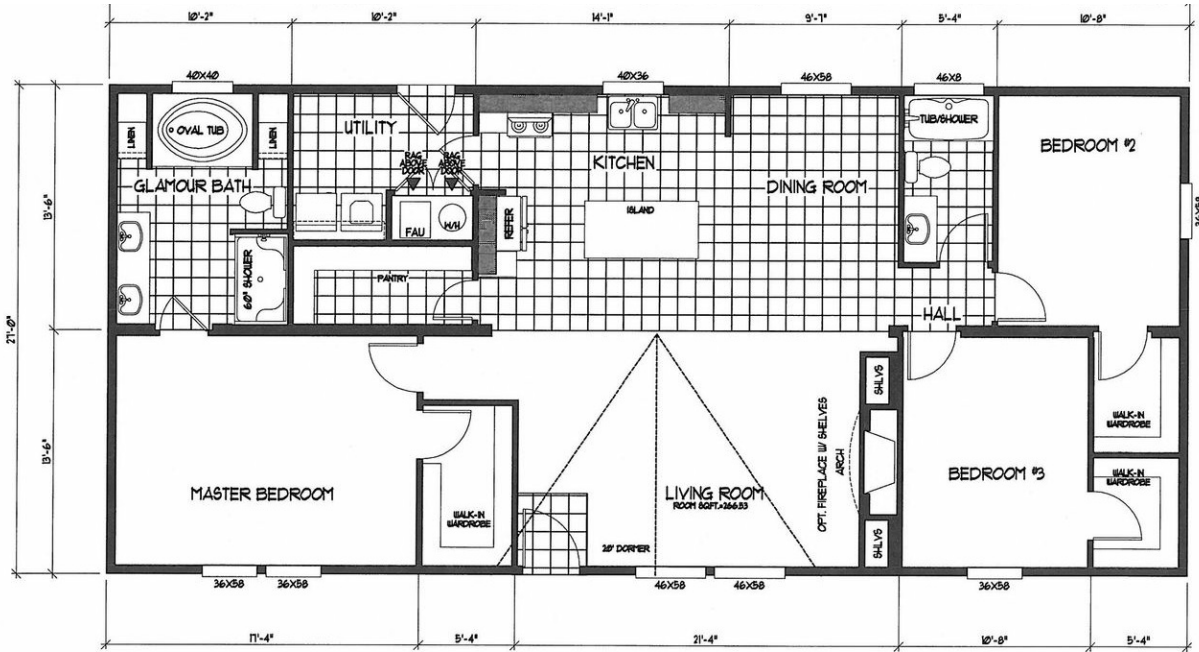

Model Display #6 - BRECKENRIDGE

Model Display #6 - BRECKENRIDGE

Model number: 93KSS27603AH17

3 beds • 2 baths • 1620 sq.ft. • 27' width • 60' depth

Our home building facilities invest in continuous product and process improvements. Plans, dimensions, features, materials, specifications and availability are subject to change without notice or obligation. Renderings and floor plans are representative likenesses of our homes and may differ from the actual homes. We invite you to tour a Home Center near you and inspect the highest value in quality housing available or call (303) 430-0337 to speak with a Home Consultant. Copyright 2017, CMH. All rights reserved.

Model Display #6 - BRECKENRIDGE

Model number: 93KSS27603AH17

3 beds • 2 baths • 1620 sq.ft. • 27' width • 60' depth

Our home building facilities invest in continuous product and process improvements. Plans, dimensions, features, materials, specifications and availability are subject to change without notice or obligation. Renderings and floor plans are representative likenesses of our homes and may differ from the actual homes. We invite you to tour a Home Center near you and inspect the highest value in quality housing available or call (303) 430-0337 to speak with a Home Consultant. Copyright 2017, CMH. All rights reserved.