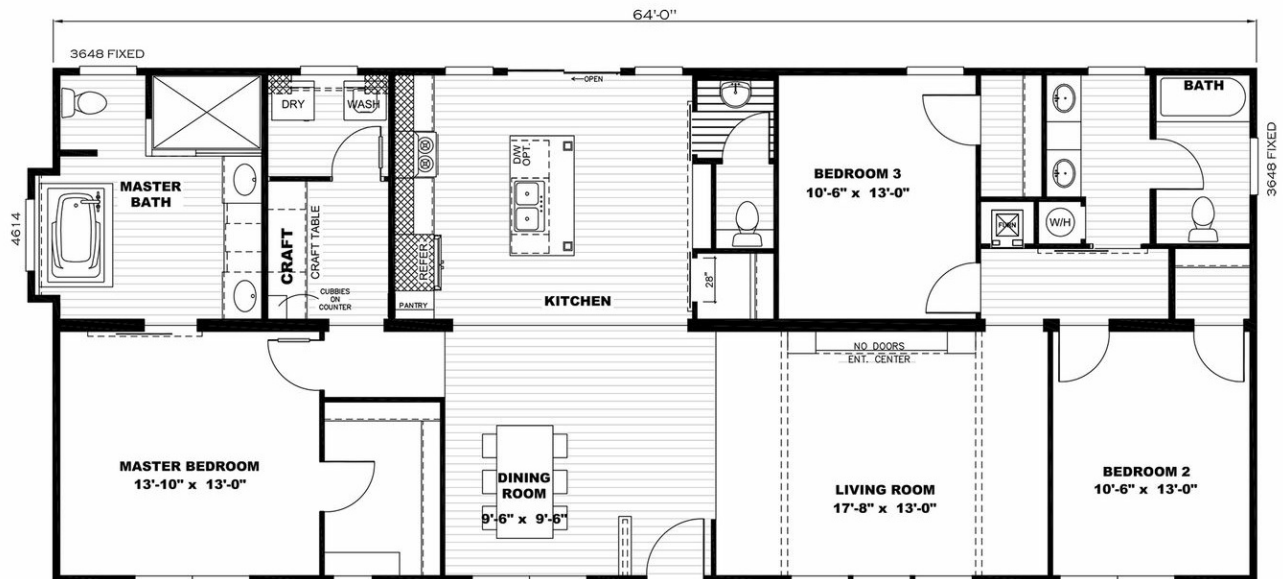

Model Display #3 - THE VIEW

Model Display #3 - THE VIEW

Model number: 93PGH28643AH17

3 beds • 2 baths • 1792 sq.ft. • 28' width • 64' depth

Our home building facilities invest in continuous product and process improvements. Plans, dimensions, features, materials, specifications and availability are subject to change without notice or obligation. Renderings and floor plans are representative likenesses of our homes and may differ from the actual homes. We invite you to tour a Home Center near you and inspect the highest value in quality housing available or call (303) 430-0337 to speak with a Home Consultant. Copyright 2017, CMH. All rights reserved.

Model Display #3 - THE VIEW

Model number: 93PGH28643AH17

3 beds • 2 baths • 1792 sq.ft. • 28' width • 64' depth

Our home building facilities invest in continuous product and process improvements. Plans, dimensions, features, materials, specifications and availability are subject to change without notice or obligation. Renderings and floor plans are representative likenesses of our homes and may differ from the actual homes. We invite you to tour a Home Center near you and inspect the highest value in quality housing available or call (303) 430-0337 to speak with a Home Consultant. Copyright 2017, CMH. All rights reserved.