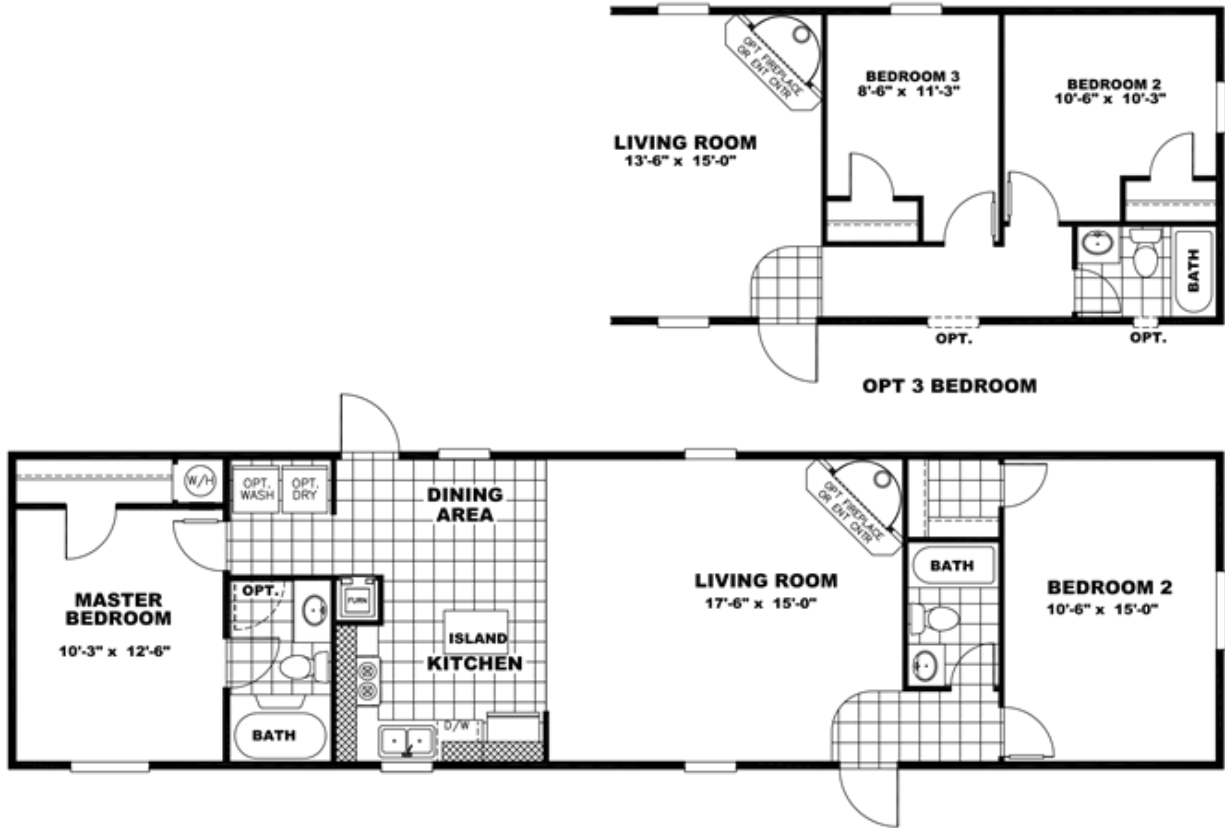

# THE EASY LIVIN 1660E

# THE EASY LIVIN 1660E Model number: 35XTM16602EH18

3 beds • 2 baths • 960 sq.ft. • 16' width • 60' depth

Our home building facilities invest in continuous product and process improvements. Plans, dimensions, features, materials, specifications and availability are subject to change without notice or obligation. Renderings and floor plans are representative likenesses of our homes and may differ from the actual homes. We invite you to tour a Home Center near you and inspect the highest value in quality housing available or call (303) 430-0337 to speak with a Home Consultant. Copyright 2017, CMH. All rights reserved.