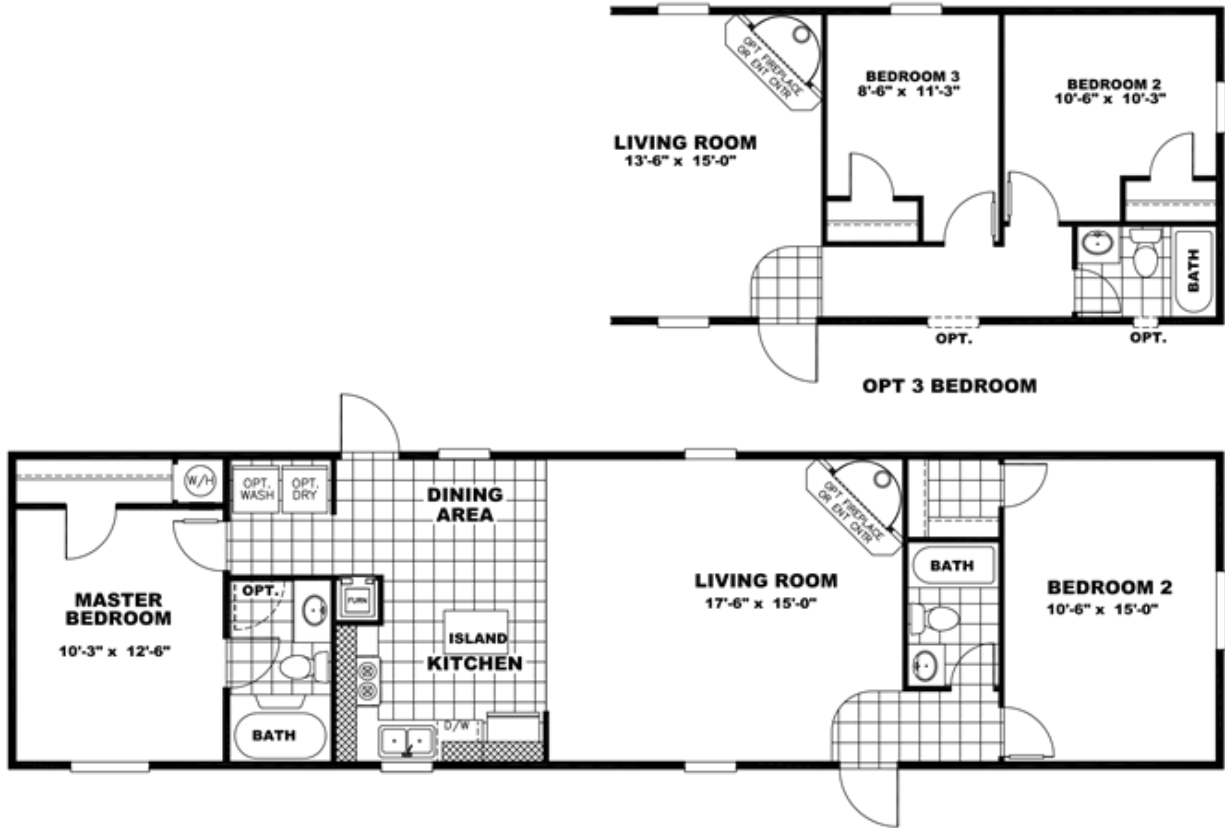

THE EASY LIVIN 1660E

THE EASY LIVIN 1660E Model number: 35XTM16602EH18

3 beds • 2 baths • 960 sq.ft. • 16' width • 60' depth

Our home building facilities invest in continuous product and process improvements. Plans, dimensions, features, materials, specifications and availability are subject to change without notice or obligation. Renderings and floor plans are representative likenesses of our homes and may differ from the actual homes. We invite you to tour a Home Center near you and inspect the highest value in quality housing available or call (303) 430-0337 to speak with a Home Consultant. Copyright 2017, CMH. All rights reserved.