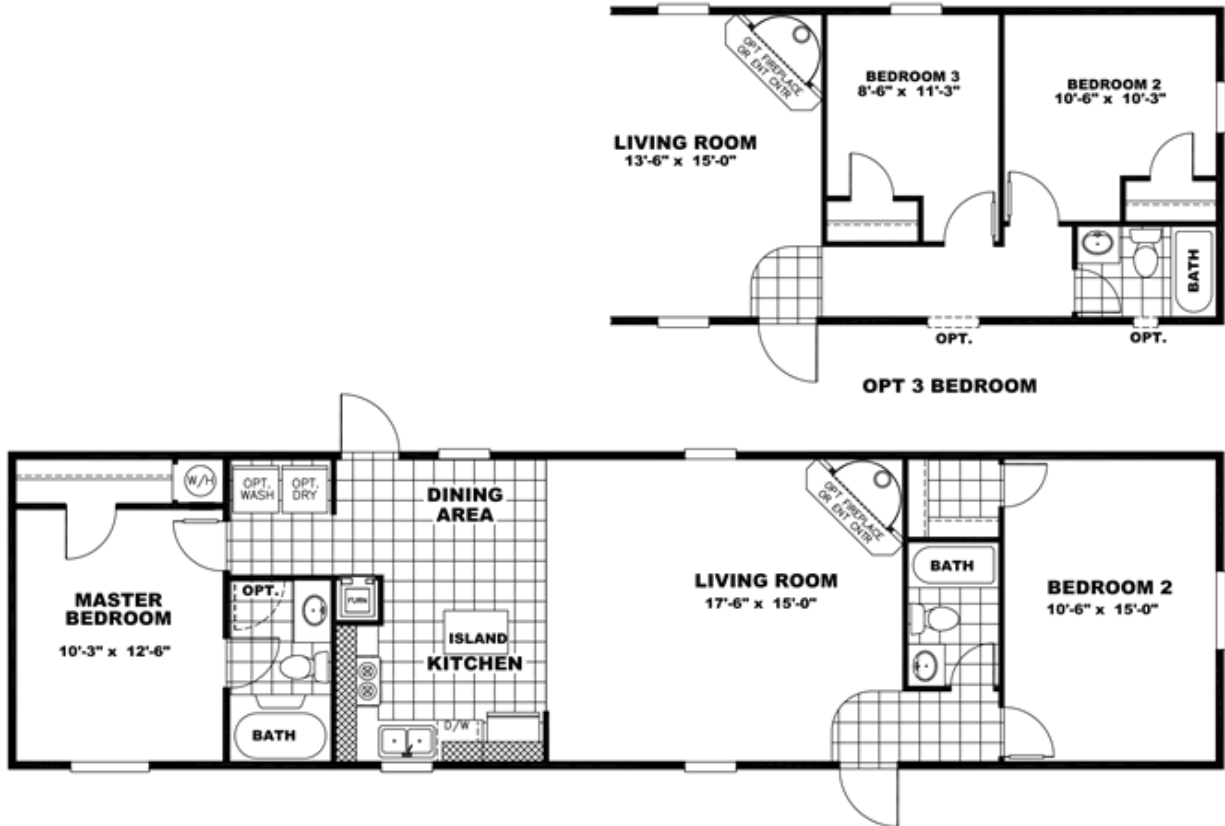

MOVE IN READY HOME - Platteville, CO

MOVE IN READY HOME - Platteville, CO

Model number: 35XTM16602EH17

3 beds • 2 baths • 960 sq.ft. • 16' width • 60' depth

Our home building facilities invest in continuous product and process improvements. Plans, dimensions, features, materials, specifications and availability are subject to change without notice or obligation. Renderings and floor plans are representative likenesses of our homes and may differ from the actual homes. We invite you to tour a Home Center near you and inspect the highest value in quality housing available or call (303) 430-0337 to speak with a Home Consultant. Copyright 2017, CMH. All rights reserved.