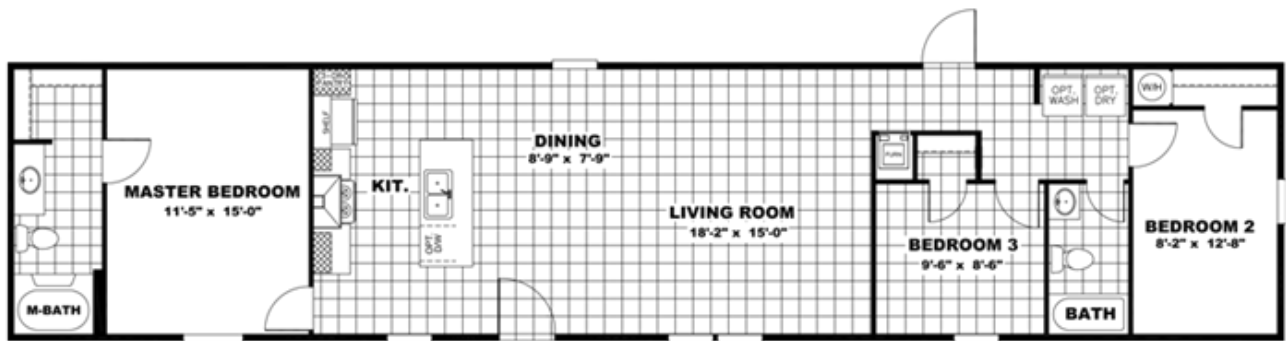

SSP-16723A "BREEZE I"

SSP-16723A "BREEZE I" Model number: 51SSP16723AH18

3 beds • 2 baths • 1152 sq.ft. • 16' width • 72' depth

Our home building facilities invest in continuous product and process improvements. Plans, dimensions, features, materials, specifications and availability are subject to change without notice or obligation. Renderings and floor plans are representative likenesses of our homes and may differ from the actual homes. We invite you to tour a Home Center near you and inspect the highest value in quality housing available or call (303) 430-0337 to speak with a Home Consultant. Copyright 2017, CMH. All rights reserved.