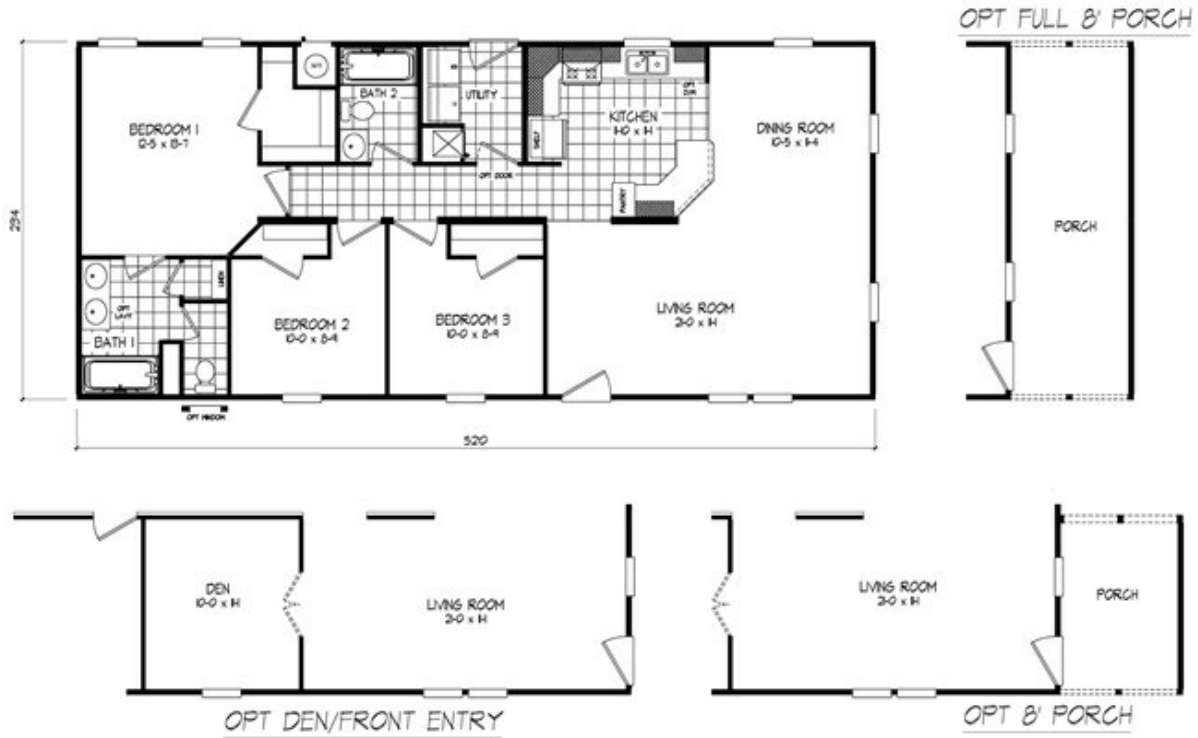

CHESHIRE

CHESHIRE Model number: 51BBK24523AH18

3 beds • 2 baths • 1248 sq.ft. • 24' width • 52' depth

Our home building facilities invest in continuous product and process improvements. Plans, dimensions, features, materials, specifications and availability are subject to change without notice or obligation. Renderings and floor plans are representative likenesses of our homes and may differ from the actual homes. We invite you to tour a Home Center near you and inspect the highest value in quality housing available or call (303) 430-0337 to speak with a Home Consultant. Copyright 2017, CMH. All rights reserved.