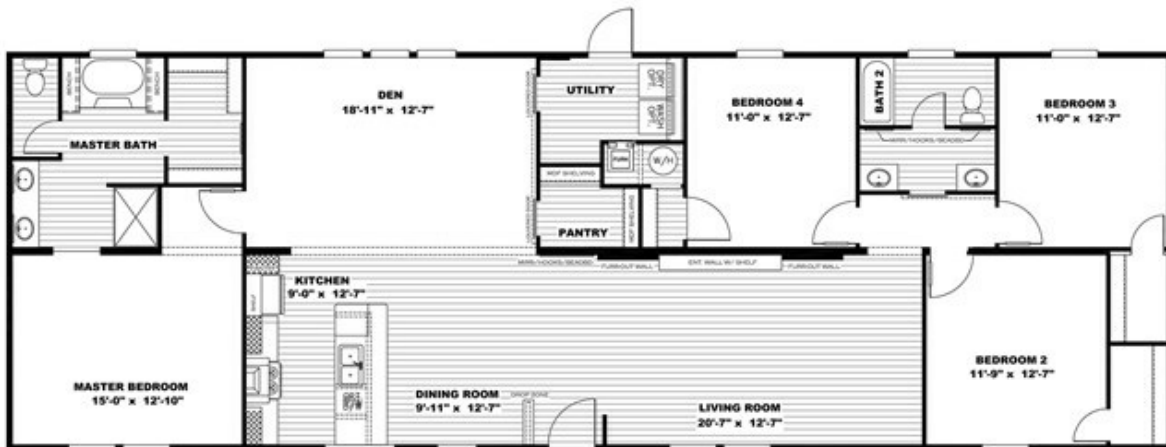

Model Display #5 - BREEZE II

Model Display #5 - BREEZE II Model number: 51SSP28764AH18

4 beds • 2 baths • 2128 sq.ft. • 28' width • 76' depth

Our home building facilities invest in continuous product and process improvements. Plans, dimensions, features, materials, specifications and availability are subject to change without notice or obligation. Renderings and floor plans are representative likenesses of our homes and may differ from the actual homes. We invite you to tour a Home Center near you and inspect the highest value in quality housing available or call (303) 430-0337 to speak with a Home Consultant. Copyright 2017, CMH. All rights reserved.