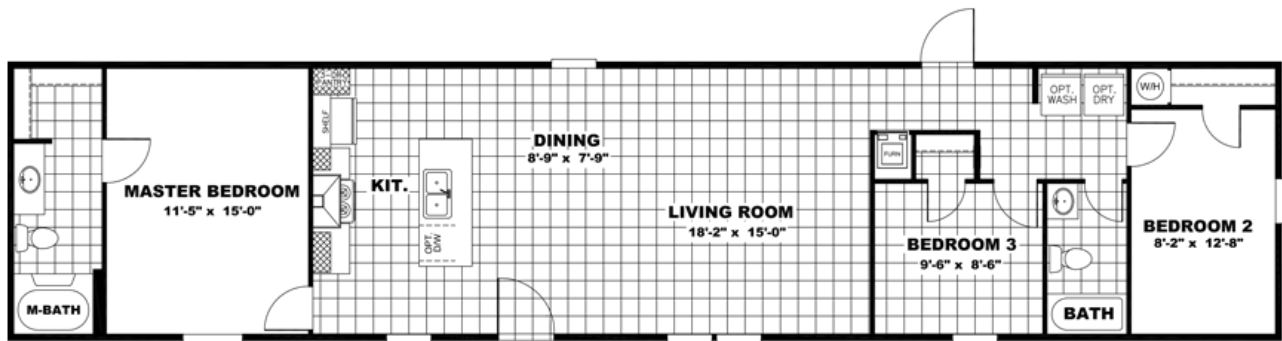

Model Display #12 - BREEZE I

Model Display #12 - BREEZE I Model number: 51SSP16723AH17

3 beds • 2 baths • 1152 sq.ft. • 16' width • 72' depth

Our home building facilities invest in continuous product and process improvements. Plans, dimensions, features, materials, specifications and availability are subject to change without notice or obligation. Renderings and floor plans are representative likenesses of our homes and may differ from the actual homes. We invite you to tour a Home Center near you and inspect the highest value in quality housing available or call (303) 430-0337 to speak with a Home Consultant. Copyright 2017, CMH. All rights reserved.

Model Display #12 - BREEZE I Model number: 51SSP16723AH17

3 beds • 2 baths • 1152 sq.ft. • 16' width • 72' depth

Our home building facilities invest in continuous product and process improvements. Plans, dimensions, features, materials, specifications and availability are subject to change without notice or obligation. Renderings and floor plans are representative likenesses of our homes and may differ from the actual homes. We invite you to tour a Home Center near you and inspect the highest value in quality housing available or call (303) 430-0337 to speak with a Home Consultant. Copyright 2017, CMH. All rights reserved.