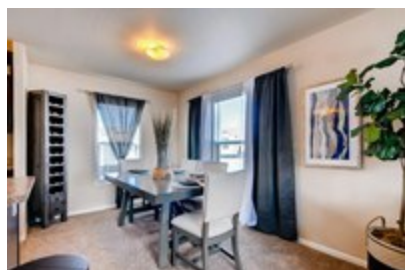

## Model Display #4 - NEDERLAND

Model number: 51BBM24483AH

3 beds • 2 baths • 1152 sq.ft. • 24' width • 48' depth

Our home building facilities invest in continuous product and process improvements. Plans, dimensions, features, materials, specifications and availability are subject to change without notice or obligation. Renderings and floor plans are representative likenesses of our homes and may differ from the actual homes. We invite you to tour a Home Center near you and inspect the highest value in quality housing available or call (303) 430-0337 to speak with a Home Consultant. Copyright 2017, CMH. All rights reserved.