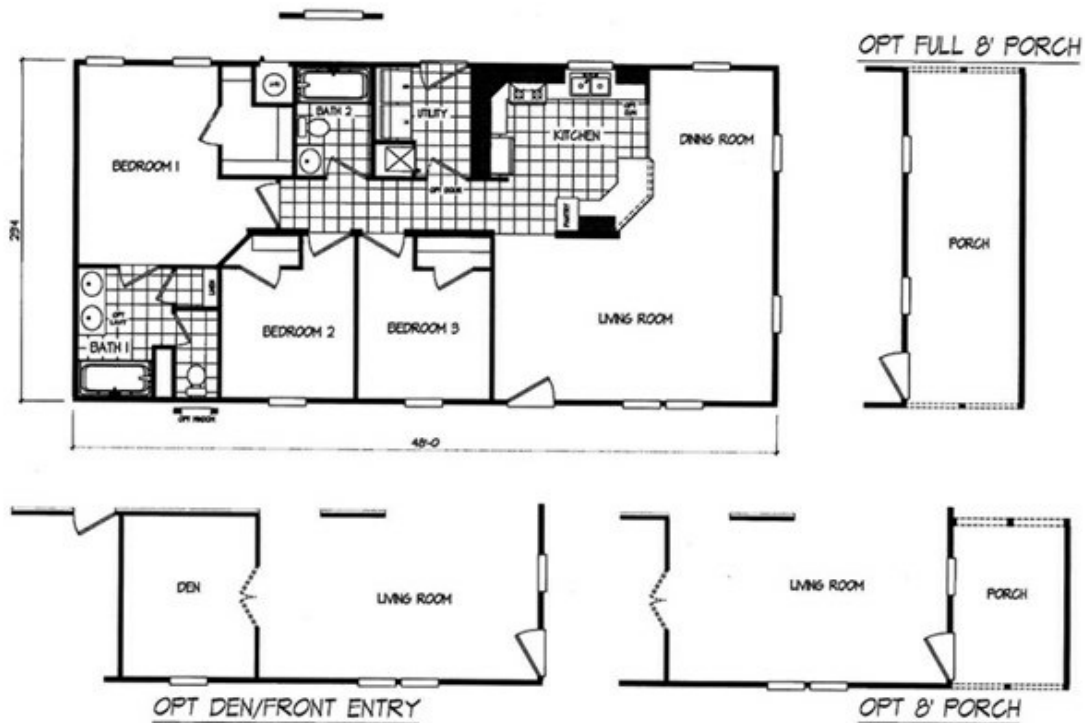

# Model Display #4 - NEDERLAND

## Model Display #4 - NEDERLAND

Model number: 51BBM24483AH

3 beds • 2 baths • 1152 sq.ft. • 24' width • 48' depth

Our home building facilities invest in continuous product and process improvements. Plans, dimensions, features, materials, specifications and availability are subject to change without notice or obligation. Renderings and floor plans are representative likenesses of our homes and may differ from the actual homes. We invite you to tour a Home Center near you and inspect the highest value in quality housing available or call (303) 430-0337 to speak with a Home Consultant. Copyright 2017, CMH. All rights reserved.