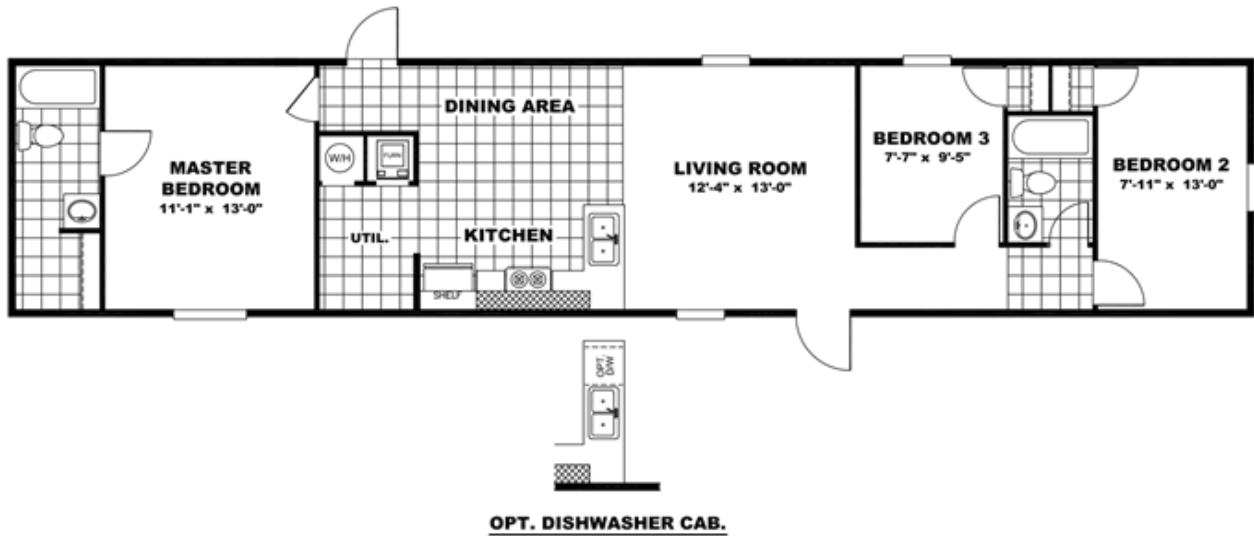

ELATION

**ELATION** Model number: 97TRU14663AH18

**3 beds • 2 baths • 924 sq.ft. • 14' width • 66' depth**

Our home building facilities invest in continuous product and process improvements. Plans, dimensions, features, materials, specifications and availability are subject to change without notice or obligation. Renderings and floor plans are representative likenesses of our homes and may differ from the actual homes. We invite you to tour a Home Center near you and inspect the highest value in quality housing available or call (303) 430-0337 to speak with a Home Consultant. Copyright 2017, CMH. All rights reserved.