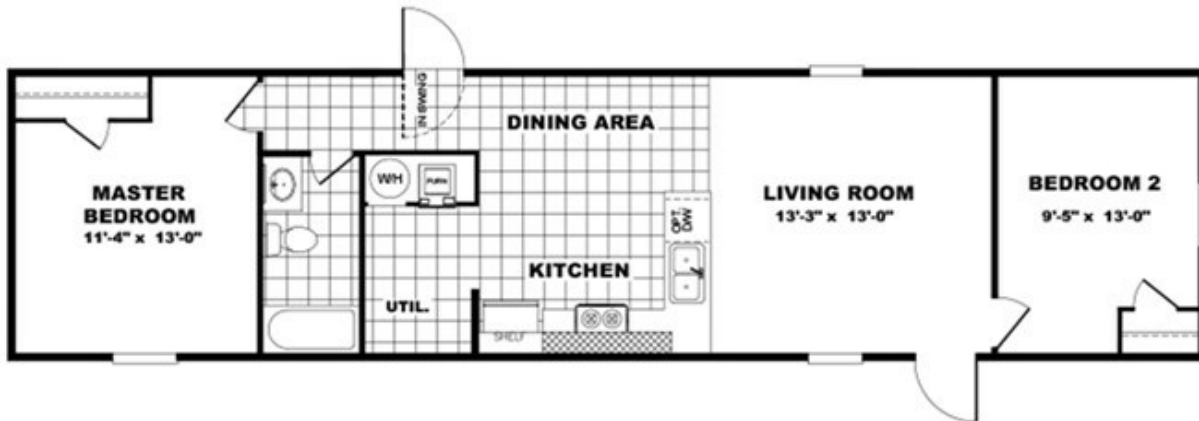

Model Display #10 - Vail

Model Display #10 - Vail Model number: 97TRU14562AH

2 beds • 1 baths • 784 sq.ft. • 14' width • 56' depth

Our home building facilities invest in continuous product and process improvements. Plans, dimensions, features, materials, specifications and availability are subject to change without notice or obligation. Renderings and floor plans are representative likenesses of our homes and may differ from the actual homes. We invite you to tour a Home Center near you and inspect the highest value in quality housing available or call (303) 430-0337 to speak with a Home Consultant. Copyright 2017, CMH. All rights reserved.